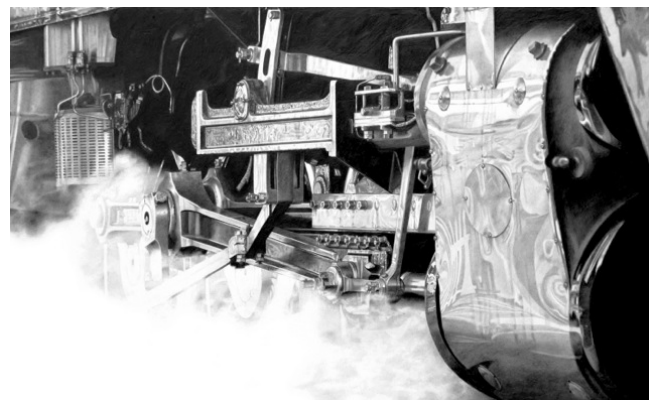

Motion, Graphite on Bristol Board, 11 x 18 inches