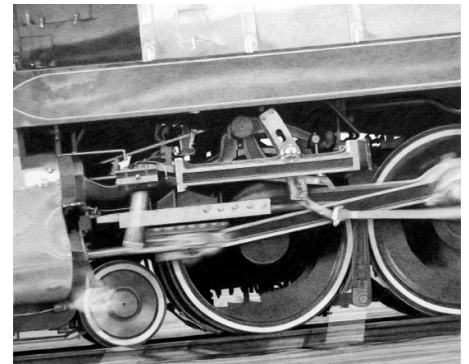

The physical process of putting marks on paper with graphite is distinctly personal as it is a link to Watt's father who first instilled in him the pure joy of drawing. He has long had a fascination for the effects of light on industrial metal and his work increasingly explores its atmospheric properties in everyday situations.

The exhibition will consist of beautifully rendered graphite drawings of New York City as well as trains in motion in this new series of work by this Canadian based artist.

Royal Hudson Motion, Graphite on Bristol Board, 9.25 x 10.25 inches,