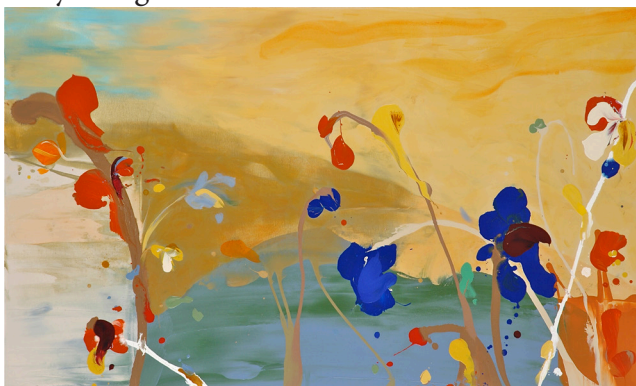

Traverse, Acrylic on Canvas, 36x60"

The George Billis Gallery marks its 21st year in the Chelsea Art District and its sister gallery is located in the burgeoning gallery district of Culver City in Los Angeles. For more information, please contact the gallery via e-mail at gALLERY@georgebillis.com or visit our website at www.georgebillis.com.

GEORGE BILLIS GALLERY
525 WEST 26TH STREET, GROUND FLOOR
NEW YORK, NY 10001
212 645 2621
GALLERY@GEORGEBILLIS.COM

WWW.GEORGEBILLIS.COM