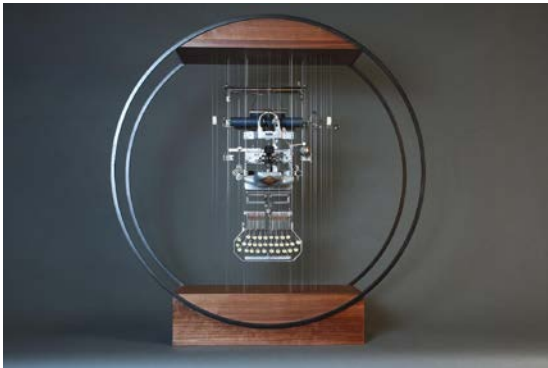

GEORGE BILLIS GALLERY

Contact: Minnie Kwak

Phone: 212.645.2621

For Release: Immediately

John Peralta

December 11, 2018 - January 19, 2019

Blickensderfer No 8 GB, Typewriter (c. 1908-1910), wood, steel, steel & fluorocarbon mono-filaments, 40 X 40 X 12"

George Billis Gallery is pleased to announce John Peralta and his latest work at the New York location. This exhibition will run from December 11, 2018 through January 19, 2019. The opening reception will be held at the George Billis Gallery located at 525 West 26th Street between 10th and 11th avenues on Thursday, December 13 from 6-8pm.

John Peralta is a fine artist whose unconventional style of sculpture incorporates iconic mechanical objects and high-tech materials to produce astonishingly beautiful and complex representations. Peralta's reversible sculptures consist of manually deconstructed intricate and familiar mechanic objects - those that have, throughout history, become extensions of ourselves - into breathless suspension.

His pieces closely resemble digital renderings used in engineering known as 'exploded diagrams,' although the artist does not use any computer programs to execute his artistic process. His practice is focused mainly upon visual and textural contrasts as well as historical implications imbued within objects; and though his style is inherently mechanical, in unfettering these machines' discrete components he reveals the sensual and organic aspect of the motion contained inside.

This exhibition will also include new and never-before-seen works from the artist chronicling his continued exploration of his craft. The George Billis Gallery marks its 22nd year in the Chelsea Art district and its sister gallery is located in the burgeoning gallery district of Culver City in Los Angeles. For more information, please contact the gallery via email at gallery@georgebillis.com or visit our website at www.georgebillis.com