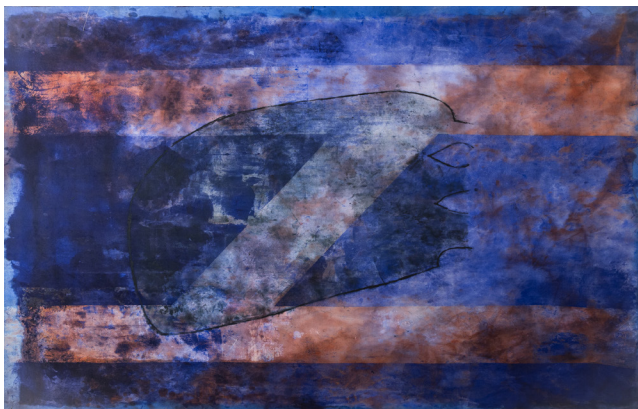

Contact: Samantha Adelberg
Phone: 212.645.2621
For Immediate Release

GEORGE BILLIS GALLERY

KEVIN BROAD

Greater Than Less Than
JANUARY 9 - FEBRUARY 3, 2018

George Billis Gallery welcomes back Philadelphia-based artist Kevin Broad and his new series of abstract works, *Greater Than Less Than*. This exhibition will run from January 9 - February 3, 2018. The opening reception will be held at the George Billis Gallery located at 525 West 26th Street between 10th and 11th avenues on Thursday, January 11th from 6 - 8 pm. Gallery hours are Tuesday through Saturday, 10 - 6pm.

Inspired by Broad's recent artist residency in Iceland, *Greater Than Less Than* represents a dynamic collaboration with the extremes of nature - ice, wind, and fire - and Iceland's inhabitants' strength of spirit. To parallel nature's impact on the work, concepts are revealed with bold graphic forms. Some pigments were ground from lava rock and other Icelandic minerals. Colors are primary and contrasting.

Broad's creative process is imperatively experimental with his choice of materials and also conceptually. *Greater Than Less Than* became a study of the ephemerality of intention in the face of powerful, ever-changing landscapes, the passage of time, and the human mind. This series is a metaphor for cyclical extremes and paradoxical human experiences.

Cliffs, oil on canvas, 74x54"

Anchor, oil, beeswax, pigment on canvas, 62x82"

Meet this artist at the opening reception, January 11, 6-8 PM. Gallery hours are 10 AM - 6 PM.

The George Billis Gallery marks its 21st year in the Chelsea Art District and its sister gallery is located in the burgeoning gallery district of Culver City in Los Angeles. For more information, please contact the gallery via e-mail at gALLERY@georgebillis.com or visit our website at www.georgebillis.com.